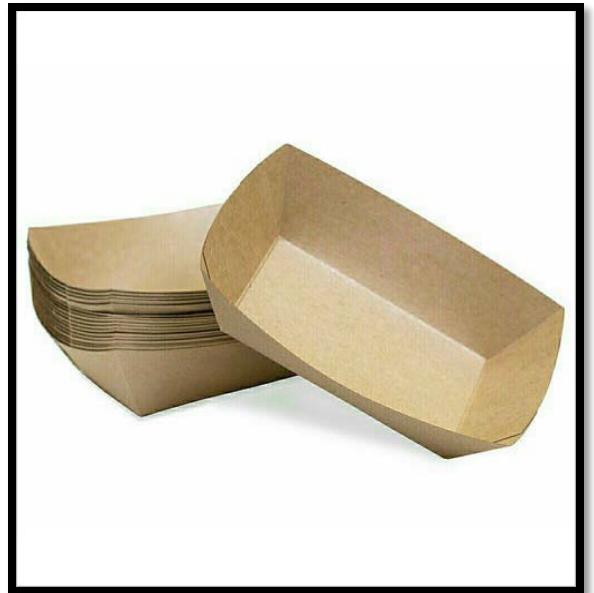

LIST OF OUR PRODUCTS

- **Disposable & Biodegradable Paper Cups**
- **Paper Containers (Salad Bowls)**
- **Cup Holders**
- **Paper Straws**
- **Food Pails**
- **Take Away Lunch Box**
- **Food Box**
- **Snack Plates**
- **Pizza Box**
- **Sandwich Box**
- **Burger Box**
- **Frankie Pouch**
- **French Fries Box**
- **Cake Box**
- **Biryani Box**
- **Noodle Box**
- **Paper Bags**